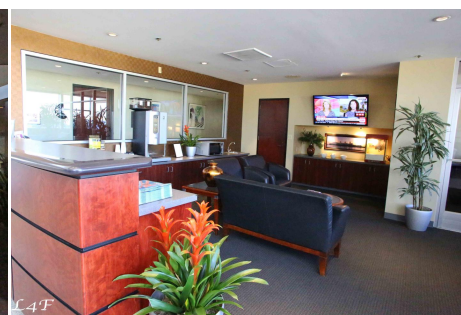

CF - Office - 00000

Price: Price details not available

Total Bathrooms

Annette Acosta

Locations for Filming

23638 Lyons Ave, STE 148 Newhall

California 91321

Phone: (661) 477-0889