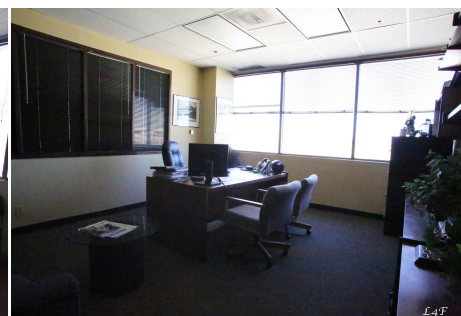

CF - Office - 00000

Price: Price details not available

Total Bathrooms

Annette Acosta

Locations for Filming

23638 Lyons Ave, STE 148 Newhall

California 91321

Phone: (661) 477-0889