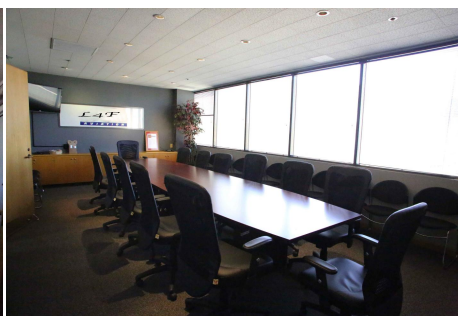

CF - Office - 00000

Price: Price details not available

Total Bathrooms

Annette Acosta

Locations for Filming

23638 Lyons Ave, STE 148 Newhall

California 91321

Phone: (661) 477-0889