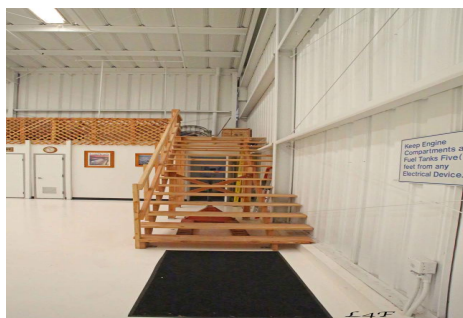

# CALL NOW 661-477-0889

SERVING SANTA CLARITA • LOS ANGELES • VENTURA • SIMI VALLEY

**CF - 00000**

**Price: Price details not available**

Total Bathrooms

**Annette Acosta**

**Locations for Filming**  
23638 Lyons Ave, STE 148 Newhall  
California 91321  
Phone: (661) 477-0889