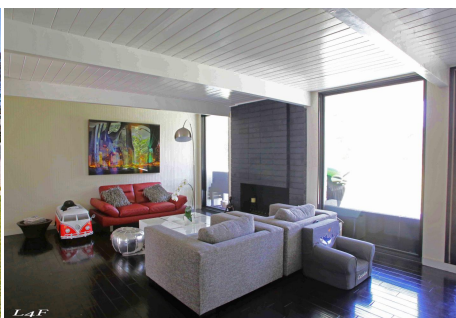

Price: Price details not available

Total Bathrooms

Annette Acosta

Locations for Filming

23638 Lyons Ave, STE 148 Newhall

California 91321

Phone: (661) 477-0889

CALL NOW **661-477-0889**