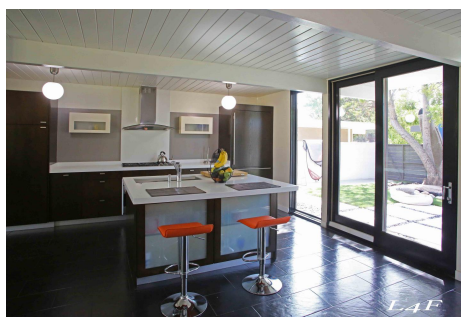

Price: Price details not available

Total Bathrooms

Annette Acosta

Locations for Filming

23638 Lyons Ave, STE 148 Newhall

California 91321

Phone: (661) 477-0889

CALL NOW **661-477-0889**