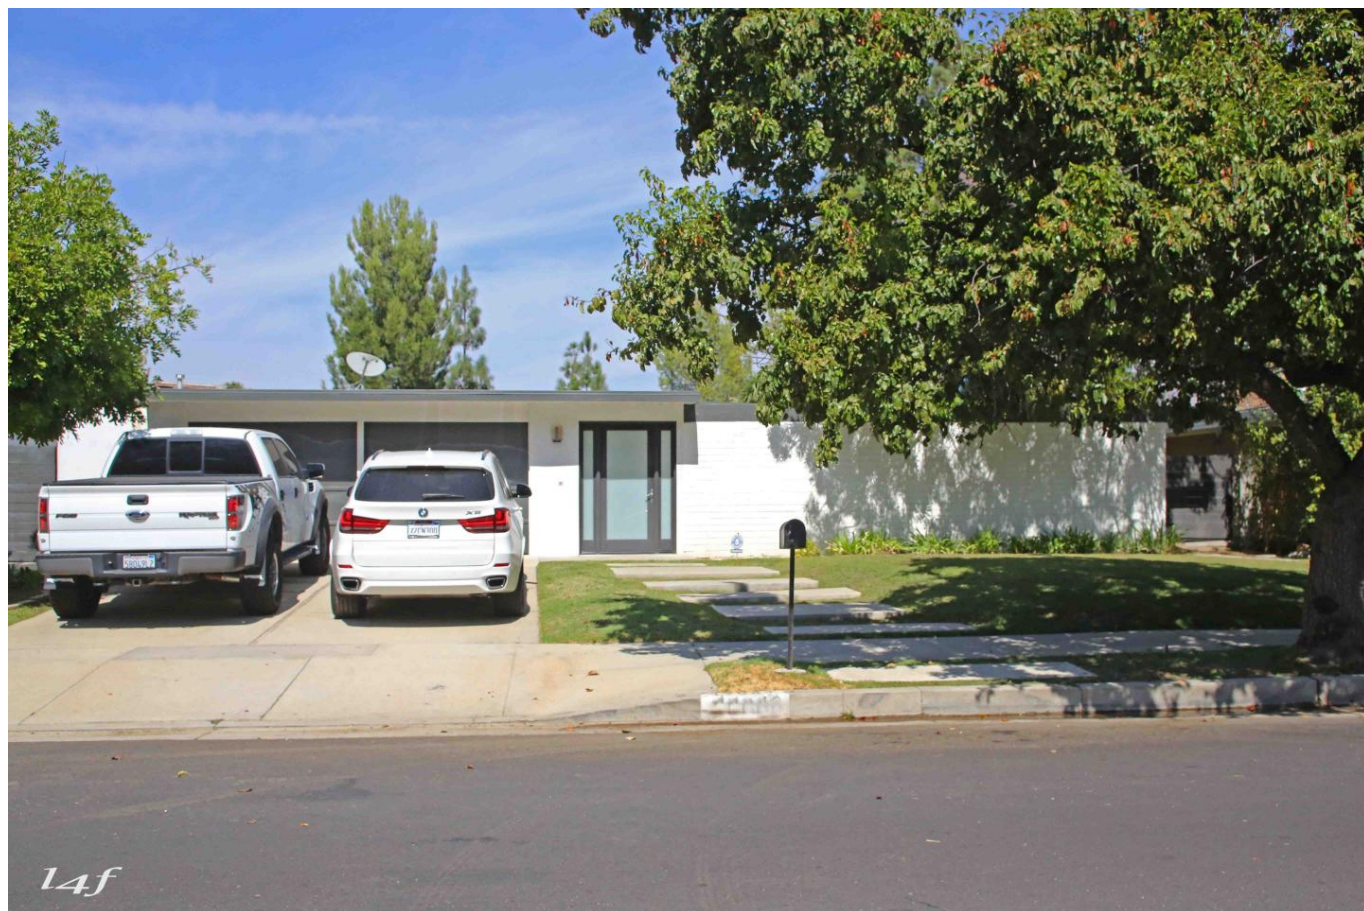

CALL NOW **661-477-0889**

SERVING SANTA CLARITA • LOS ANGELES • VENTURA • SIMI VALLEY

For Rent - Granada Hills

PR - HOME

CALL NOW 661-477-0889

SERVING SANTA CLARITA • LOS ANGELES • VENTURA • SIMI VALLEY

PR - HOME

Price: Price details not available

Total Bathrooms

Annette Acosta

Locations for Filming

23638 Lyons Ave, STE 148 Newhall

California 91321

Phone: (661) 477-0889

CALL NOW **661-477-0889**