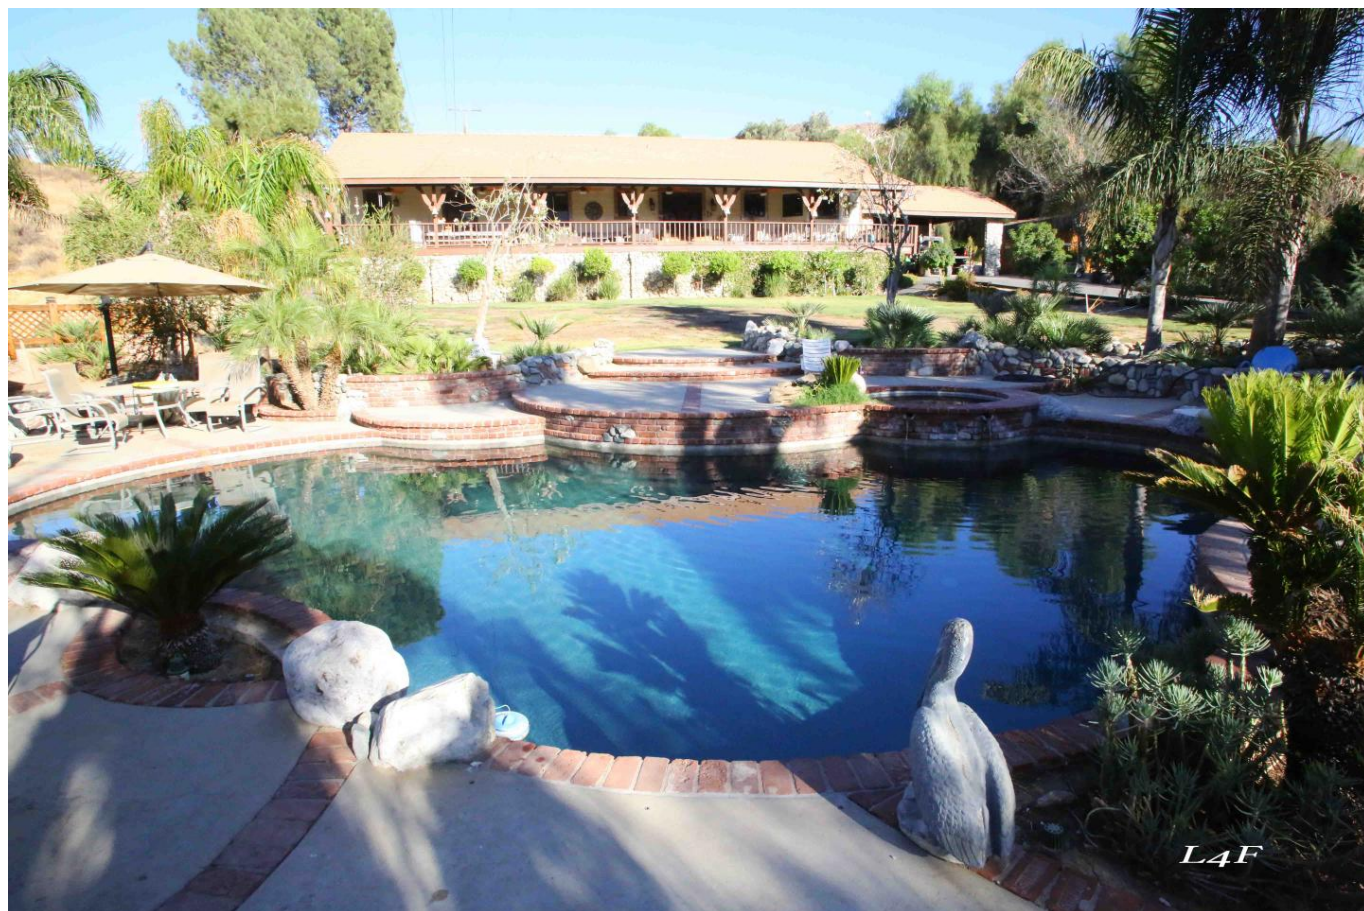

CALL NOW **661-477-0889**

SERVING SANTA CLARITA • LOS ANGELES • VENTURA • SIMI VALLEY

For Rent - Newhall

PC - HOME - POOL

CALL NOW **661-477-0889**

SERVING SANTA CLARITA • LOS ANGELES • VENTURA • SIMI VALLEY