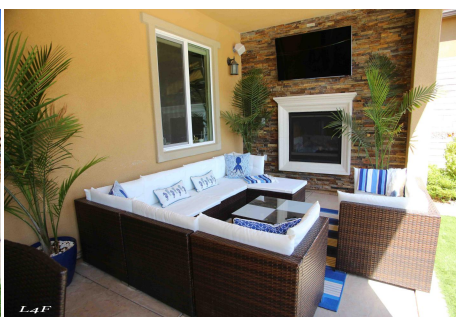

KS - HOME - POOL

Price: Price details not available

Total Bathrooms

Annette Acosta

Locations for Filming

23638 Lyons Ave, STE 148 Newhall

California 91321

Phone: (661) 477-0889