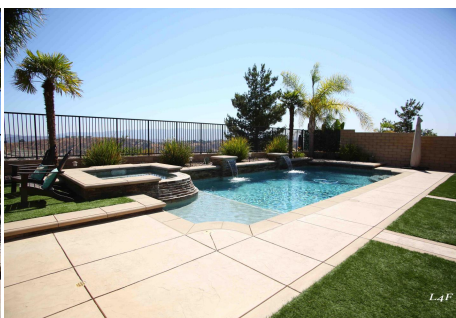

CALL NOW **661-477-0889**

SERVING SANTA CLARITA • LOS ANGELES • VENTURA • SIMI VALLEY

KS - HOME - POOL

Price: Price details not available

Total Bathrooms

Annette Acosta

Locations for Filming

23638 Lyons Ave, STE 148 Newhall

California 91321

Phone: (661) 477-0889