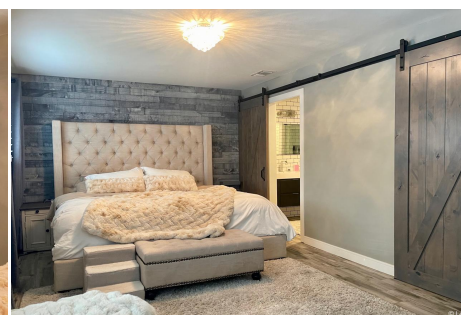

LB - Home - Newhall

Price: Price details not available

Total Bathrooms

Annette Acosta

Locations for Filming

23638 Lyons Ave, STE 148 Newhall

California 91321

Phone: (661) 477-0889