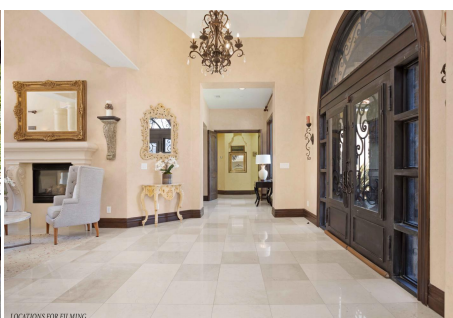

BM - HOME - Interior

Price: Price details not available

Total Bathrooms

Annette Acosta

Locations for Filming
23638 Lyons Ave, STE 148 Newhall
California 91321
Phone: (661) 477-0889

CALL NOW **661-477-0889**