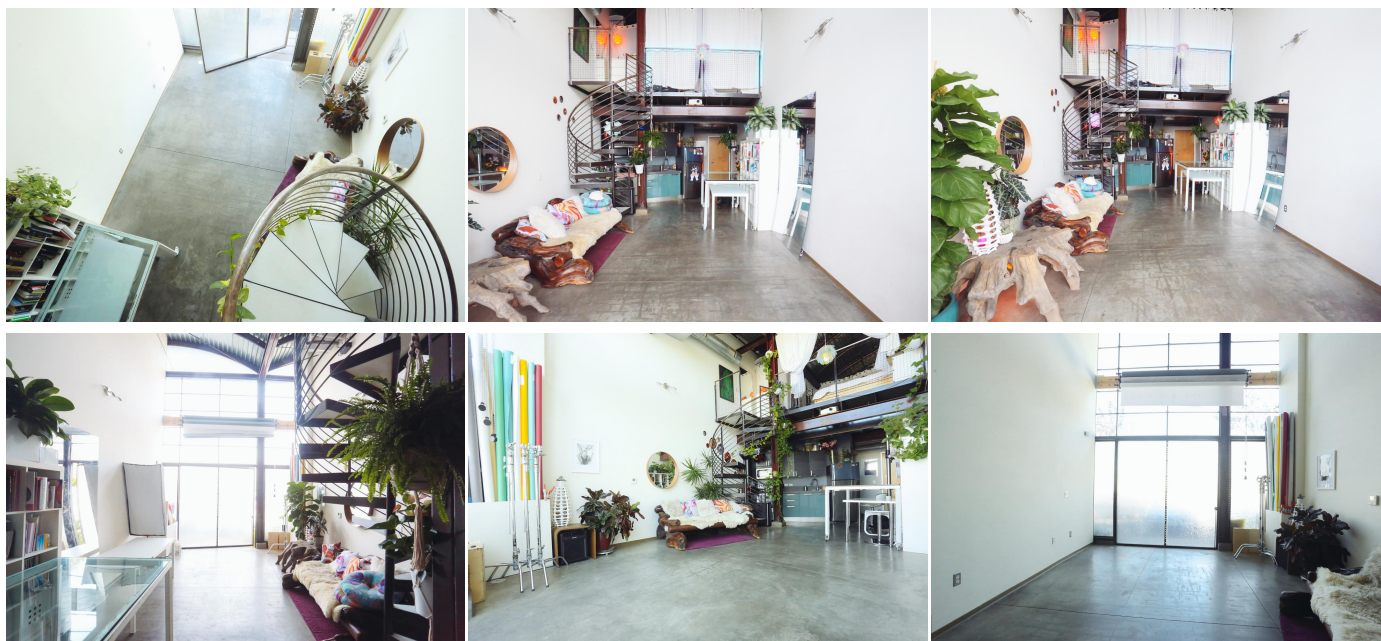

Price: Price details not available

Total Bathrooms

Annette Acosta

Locations for Filming

23638 Lyons Ave, STE 148 Newhall

California 91321

Phone: (661) 477-0889

CALL NOW **661-477-0889**