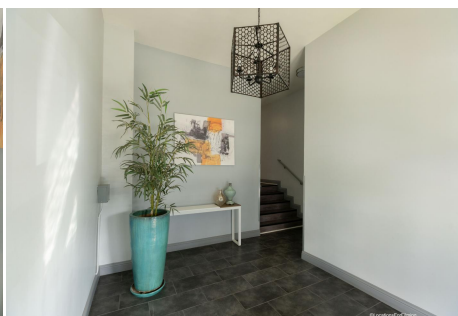

# CALL NOW 661-477-0889

SERVING SANTA CLARITA • LOS ANGELES • VENTURA • SIMI VALLEY

**SM20**

**Price: Price details not available**

Total Bathrooms

**Annette Acosta**

**Locations for Filming**  
23638 Lyons Ave, STE 148 Newhall  
California 91321  
Phone: (661) 477-0889