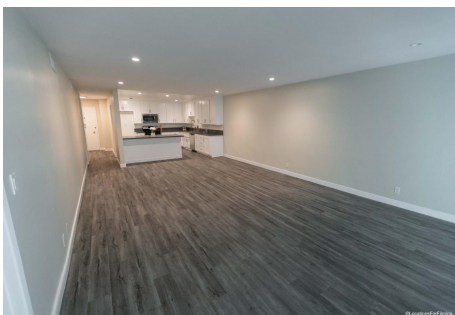

# CALL NOW 661-477-0889

SERVING SANTA CLARITA • LOS ANGELES • VENTURA • SIMI VALLEY

**SM19**

**Price: Price details not available**

Total Bathrooms

**Annette Acosta**

**Locations for Filming**  
23638 Lyons Ave, STE 148 Newhall  
California 91321  
Phone: (661) 477-0889