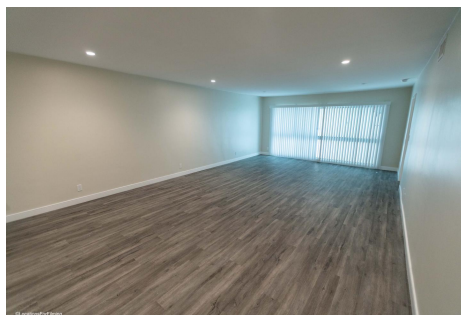

# CALL NOW 661-477-0889

SERVING SANTA CLARITA • LOS ANGELES • VENTURA • SIMI VALLEY

**SM19**

**Price: Price details not available**

Total Bathrooms

**Annette Acosta**

**Locations for Filming**  
23638 Lyons Ave, STE 148 Newhall  
California 91321  
Phone: (661) 477-0889