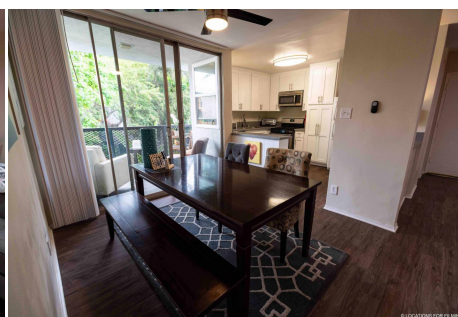

SM10

Price: Price details not available

Total Bathrooms

Annette Acosta

Locations for Filming
23638 Lyons Ave, STE 148 Newhall
California 91321
Phone: (661) 477-0889

CALL NOW **661-477-0889**

SERVING SANTA CLARITA • LOS ANGELES • VENTURA • SIMI VALLEY