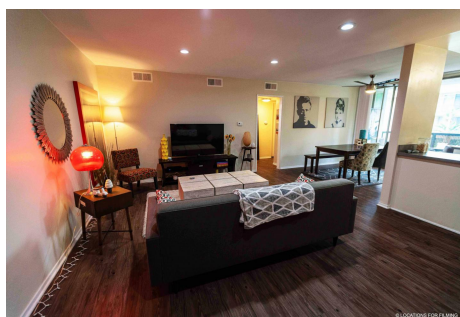

SM10

Price: Price details not available

Total Bathrooms

Annette Acosta

Locations for Filming
23638 Lyons Ave, STE 148 Newhall
California 91321
Phone: (661) 477-0889

CALL NOW **661-477-0889**

SERVING SANTA CLARITA • LOS ANGELES • VENTURA • SIMI VALLEY