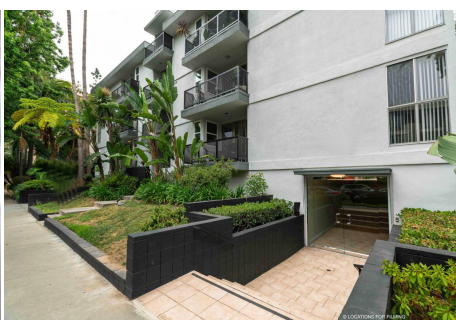

CALL NOW 661-477-0889

SERVING SANTA CLARITA • LOS ANGELES • VENTURA • SIMI VALLEY

SM10

Price: Price details not available

Total Bathrooms

Annette Acosta

Locations for Filming
23638 Lyons Ave, STE 148 Newhall
California 91321
Phone: (661) 477-0889