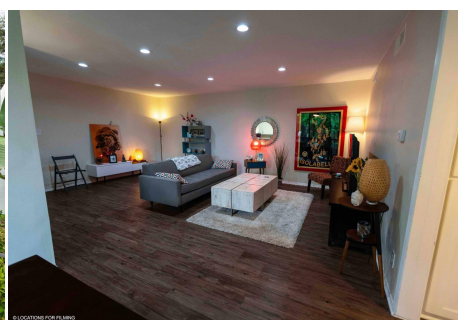

SM10

Price: Price details not available

Total Bathrooms

Annette Acosta

Locations for Filming
23638 Lyons Ave, STE 148 Newhall
California 91321
Phone: (661) 477-0889

CALL NOW **661-477-0889**

SERVING SANTA CLARITA • LOS ANGELES • VENTURA • SIMI VALLEY