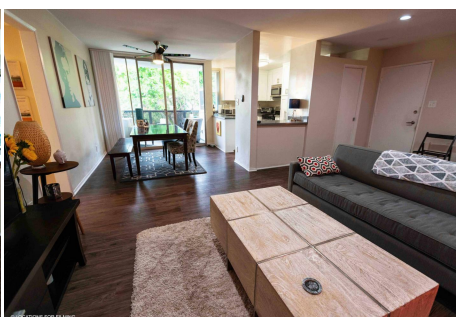

SM10

Price: Price details not available

Total Bathrooms

Annette Acosta

Locations for Filming
23638 Lyons Ave, STE 148 Newhall
California 91321
Phone: (661) 477-0889

CALL NOW **661-477-0889**

SERVING SANTA CLARITA • LOS ANGELES • VENTURA • SIMI VALLEY