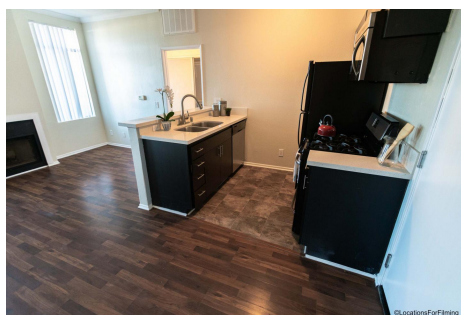

Total Bathrooms

Annette Acosta

Locations for Filming
23638 Lyons Ave, STE 148 Newhall
California 91321
Phone: (661) 477-0889

CALL NOW **661-477-0889**

SERVING SANTA CLARITA • LOS ANGELES • VENTURA • SIMI VALLEY