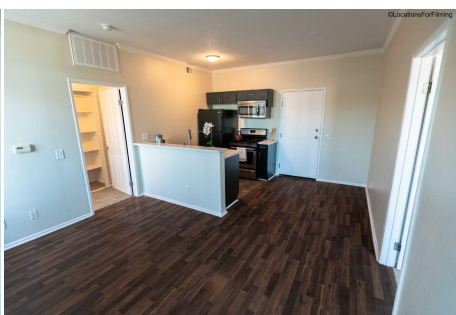

Total Bathrooms

Annette Acosta

Locations for Filming
23638 Lyons Ave, STE 148 Newhall
California 91321
Phone: (661) 477-0889

CALL NOW **661-477-0889**

SERVING SANTA CLARITA • LOS ANGELES • VENTURA • SIMI VALLEY