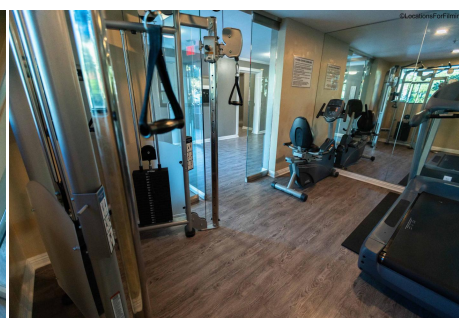

CALL NOW 661-477-0889

SERVING SANTA CLARITA • LOS ANGELES • VENTURA • SIMI VALLEY

SM6

Price: Price details not available

Total Bathrooms

Annette Acosta

Locations for Filming
23638 Lyons Ave, STE 148 Newhall
California 91321
Phone: (661) 477-0889