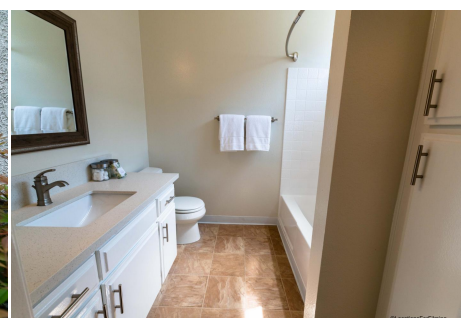

Total Bathrooms

Annette Acosta

Locations for Filming
23638 Lyons Ave, STE 148 Newhall
California 91321
Phone: (661) 477-0889

CALL NOW **661-477-0889**

SERVING SANTA CLARITA • LOS ANGELES • VENTURA • SIMI VALLEY