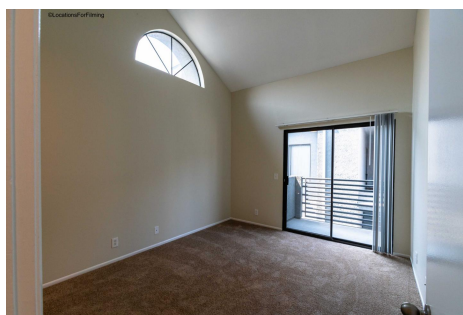

Total Bathrooms

Annette Acosta

Locations for Filming
23638 Lyons Ave, STE 148 Newhall
California 91321
Phone: (661) 477-0889

CALL NOW **661-477-0889**

SERVING SANTA CLARITA • LOS ANGELES • VENTURA • SIMI VALLEY