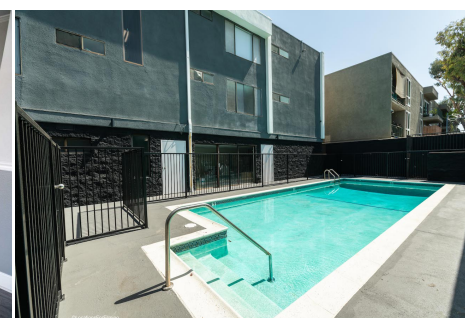

# CALL NOW 661-477-0889

SERVING SANTA CLARITA • LOS ANGELES • VENTURA • SIMI VALLEY

**SM3**

**Price: Price details not available**

Total Bathrooms

**Annette Acosta**

**Locations for Filming**  
23638 Lyons Ave, STE 148 Newhall  
California 91321  
Phone: (661) 477-0889