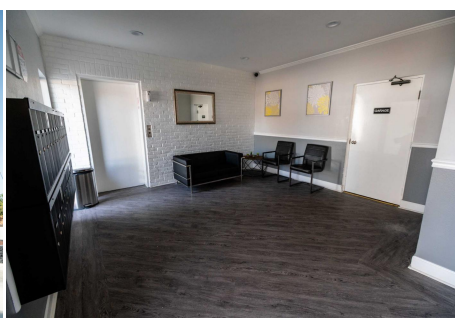

# CALL NOW 661-477-0889

SERVING SANTA CLARITA • LOS ANGELES • VENTURA • SIMI VALLEY

**SM3**

**Price: Price details not available**

Total Bathrooms

**Annette Acosta**

**Locations for Filming**  
23638 Lyons Ave, STE 148 Newhall  
California 91321  
Phone: (661) 477-0889