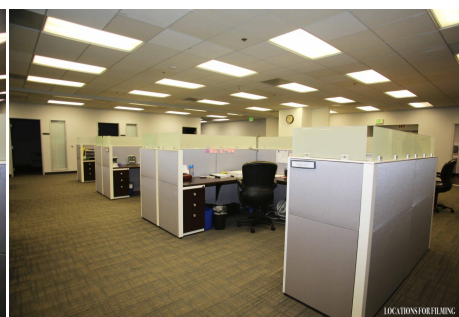

MB - Offices - Cubicles

Price: Price details not available

Total Bathrooms

Annette Acosta

Locations for Filming
23638 Lyons Ave, STE 148 Newhall
California 91321
Phone: (661) 477-0889

CALL NOW **661-477-0889**