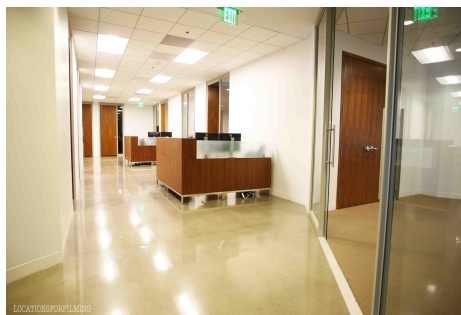

Gravitate - 1111

Price: Price details not available

Total Bathrooms

Annette Acosta

Locations for Filming
23638 Lyons Ave, STE 148 Newhall
California 91321
Phone: (661) 477-0889

CALL NOW **661-477-0889**

SERVING SANTA CLARITA • LOS ANGELES • VENTURA • SIMI VALLEY