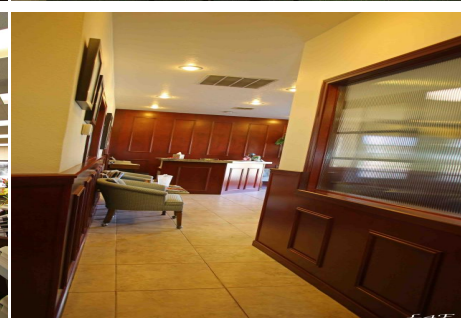

Corn - 24010

Price: Price details not available

Total Bathrooms

Annette Acosta

Locations for Filming

23638 Lyons Ave, STE 148 Newhall

California 91321

Phone: (661) 477-0889