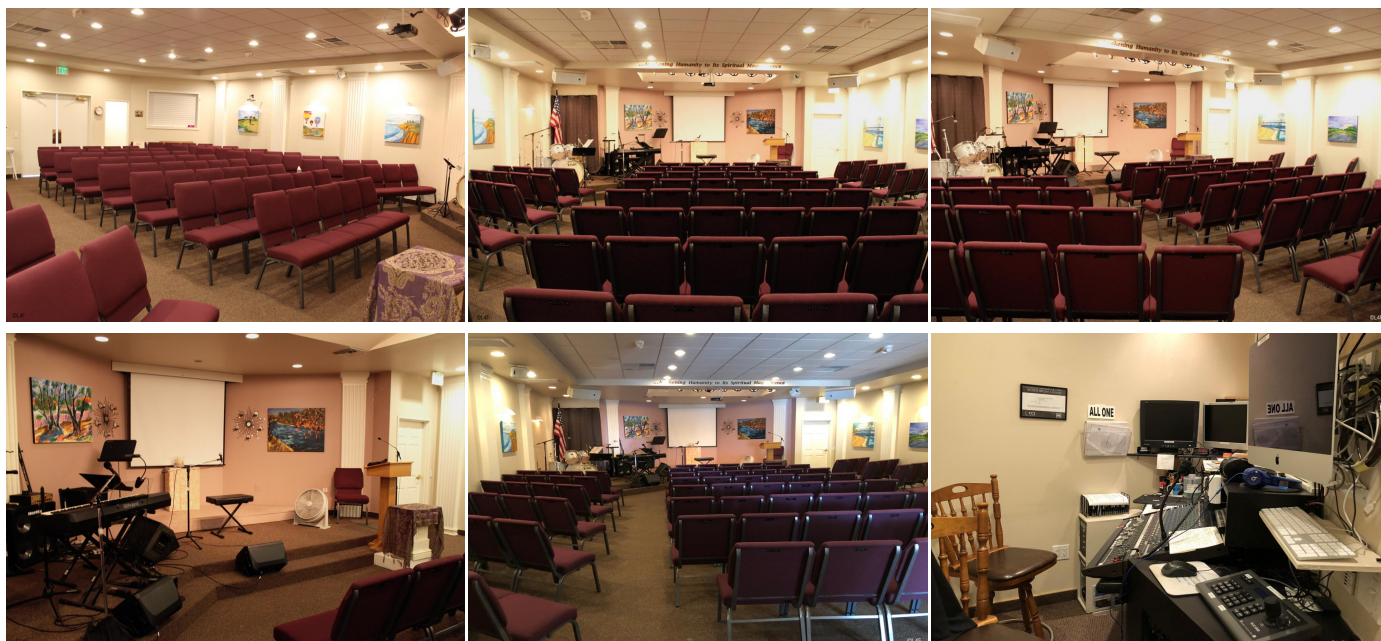

MM - CHURCH

Price: Price details not available

Total Bathrooms

Annette Acosta

Locations for Filming

23638 Lyons Ave, STE 148 Newhall

California 91321

Phone: (661) 477-0889