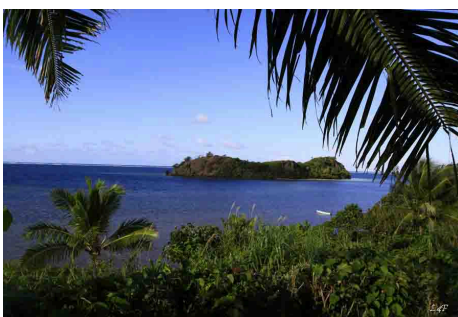

Price: Price details not available

Total Bathrooms

Annette Acosta

Locations for Filming

23638 Lyons Ave, STE 148 Newhall
California 91321
Phone: (661) 477-0889

CALL NOW **661-477-0889**

SERVING SANTA CLARITA • LOS ANGELES • VENTURA • SIMI VALLEY