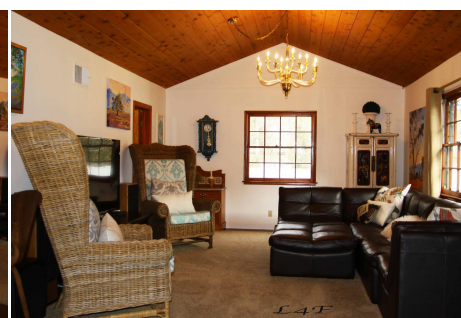

# CALL NOW 661-477-0889

SERVING SANTA CLARITA • LOS ANGELES • VENTURA • SIMI VALLEY

**HR - House**

**Price: Price details not available**

Total Bathrooms

**Annette Acosta**

**Locations for Filming**  
23638 Lyons Ave, STE 148 Newhall  
California 91321  
Phone: (661) 477-0889