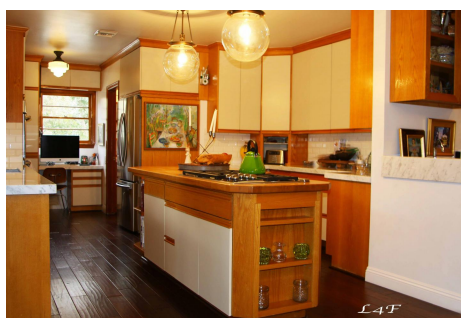

# CALL NOW 661-477-0889

SERVING SANTA CLARITA • LOS ANGELES • VENTURA • SIMI VALLEY

**HR - House**

**Price: Price details not available**

Total Bathrooms

**Annette Acosta**

**Locations for Filming**  
23638 Lyons Ave, STE 148 Newhall  
California 91321  
Phone: (661) 477-0889