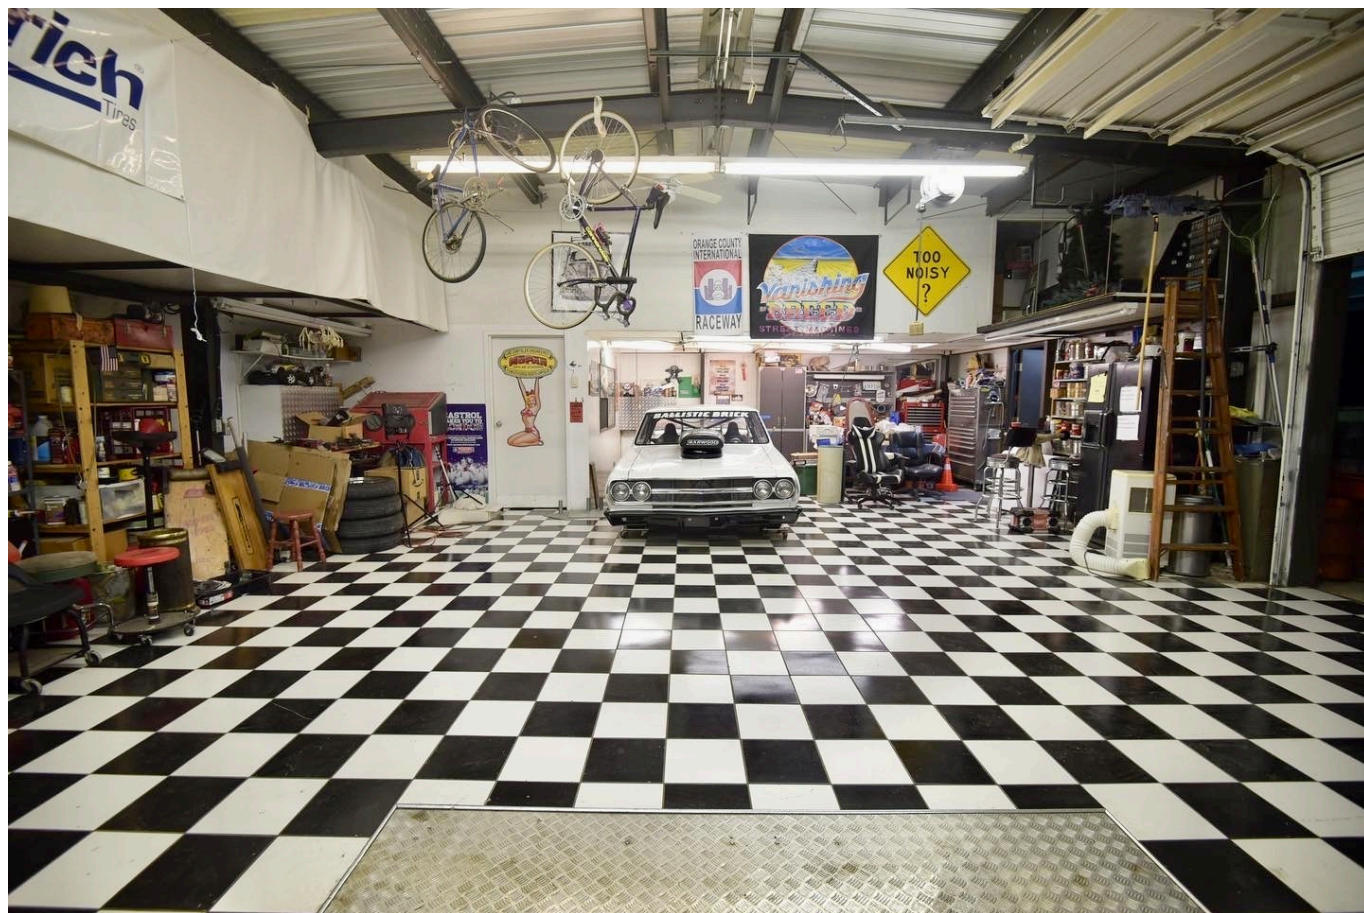

CALL NOW **661-477-0889**

SERVING SANTA CLARITA • LOS ANGELES • VENTURA • SIMI VALLEY

For Rent - Santa Clarita

RSL - Garage Shop