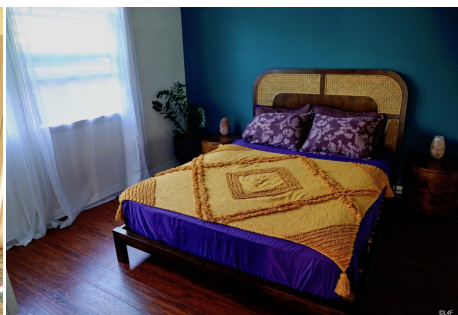

EK - Boho Home

Price: Price details not available

Total Bathrooms

Annette Acosta

Locations for Filming
23638 Lyons Ave, STE 148 Newhall
California 91321
Phone: (661) 477-0889

CALL NOW **661-477-0889**

SERVING SANTA CLARITA • LOS ANGELES • VENTURA • SIMI VALLEY