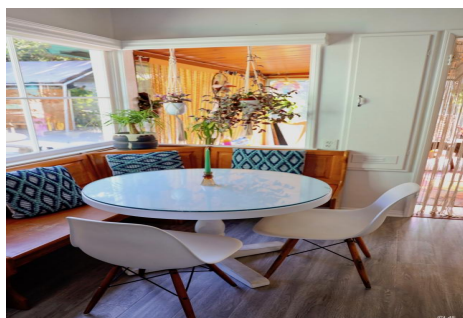

EK - Boho Home

Price: Price details not available

Total Bathrooms

Annette Acosta

Locations for Filming
23638 Lyons Ave, STE 148 Newhall
California 91321
Phone: (661) 477-0889

CALL NOW **661-477-0889**

SERVING SANTA CLARITA • LOS ANGELES • VENTURA • SIMI VALLEY