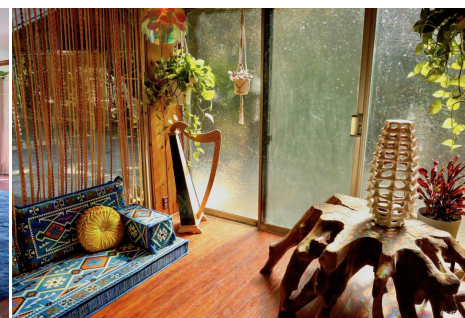

EK - Boho Home

Price: Price details not available

Total Bathrooms

Annette Acosta

Locations for Filming
23638 Lyons Ave, STE 148 Newhall
California 91321
Phone: (661) 477-0889

CALL NOW **661-477-0889**

SERVING SANTA CLARITA • LOS ANGELES • VENTURA • SIMI VALLEY