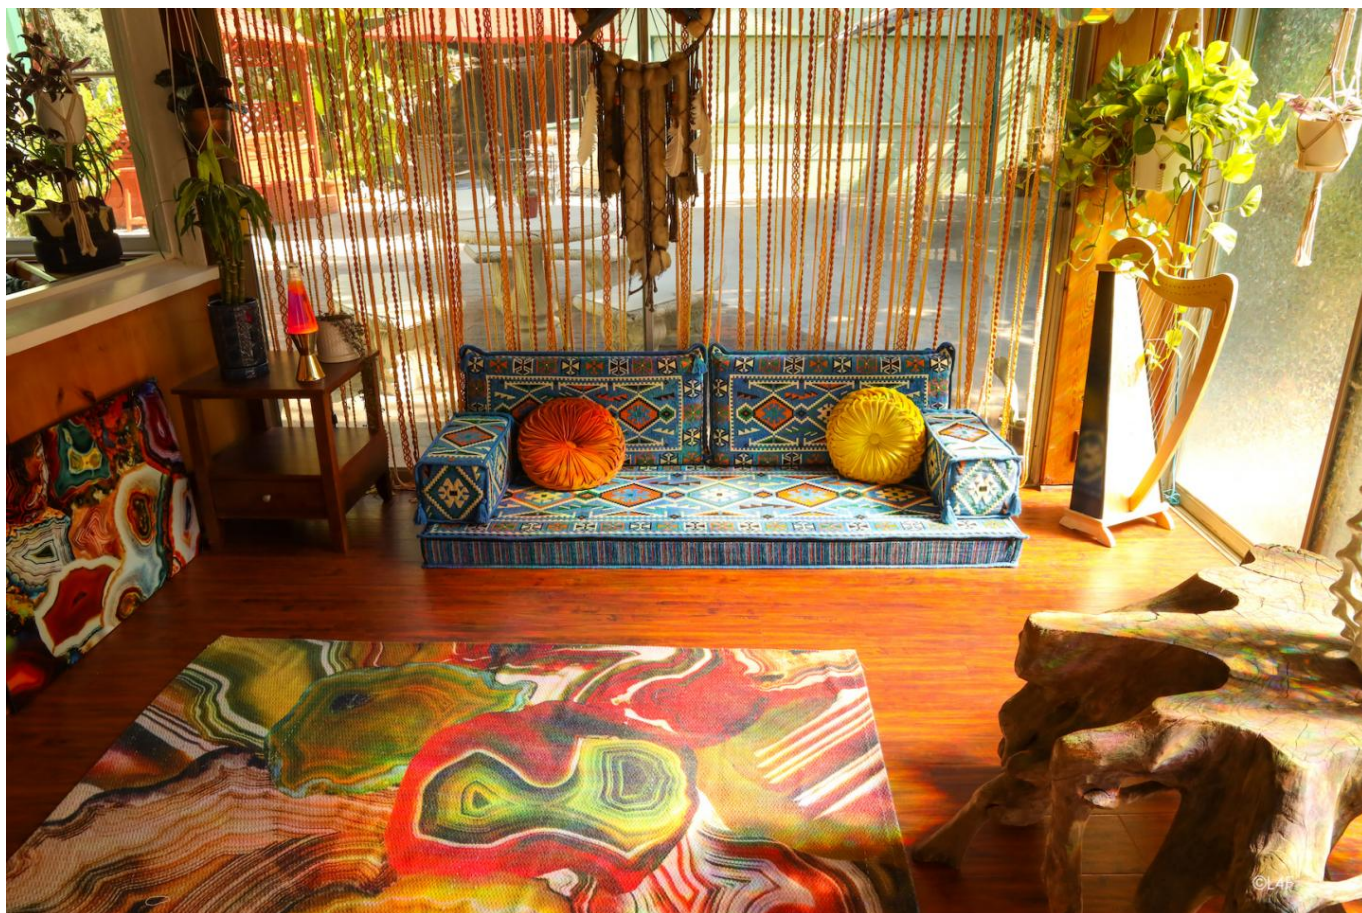

CALL NOW **661-477-0889**

SERVING SANTA CLARITA • LOS ANGELES • VENTURA • SIMI VALLEY

For Rent - Highland Park

EK - Boho Home