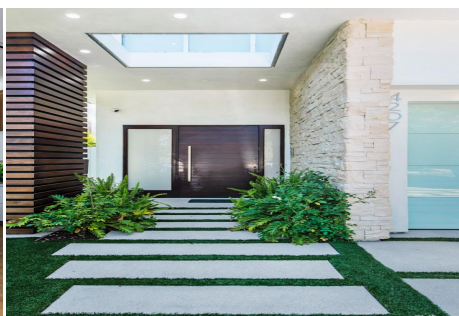

CALL NOW 661-477-0889

SERVING SANTA CLARITA • LOS ANGELES • VENTURA • SIMI VALLEY

KK - Home

Price: Price details not available

Total Bathrooms

Annette Acosta

Locations for Filming
23638 Lyons Ave, STE 148 Newhall
California 91321
Phone: (661) 477-0889