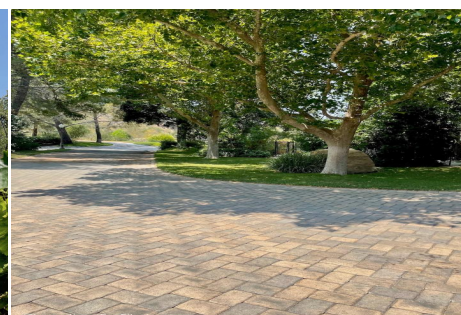

CALL NOW 661-477-0889

SERVING SANTA CLARITA • LOS ANGELES • VENTURA • SIMI VALLEY

00 - Home - Exterior

Price: Price details not available

Total Bathrooms

Annette Acosta

Locations for Filming
23638 Lyons Ave, STE 148 Newhall
California 91321
Phone: (661) 477-0889