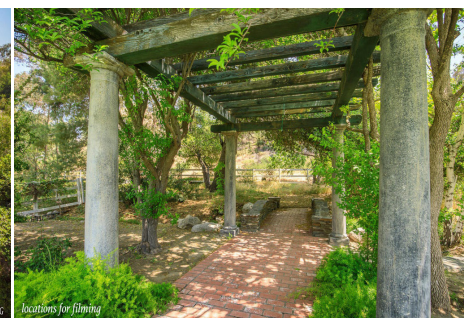

Price: Price details not available

Total Bathrooms

Annette Acosta

Locations for Filming

23638 Lyons Ave, STE 148 Newhall
California 91321

Phone: (661) 477-0889

CALL NOW **661-477-0889**

SERVING SANTA CLARITA • LOS ANGELES • VENTURA • SIMI VALLEY