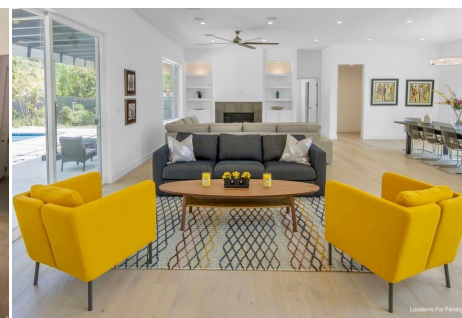

Price: Price details not available

Total Bathrooms

Annette Acosta

Locations for Filming
23638 Lyons Ave, STE 148 Newhall
California 91321
Phone: (661) 477-0889

CALL NOW **661-477-0889**

SERVING SANTA CLARITA • LOS ANGELES • VENTURA • SIMI VALLEY