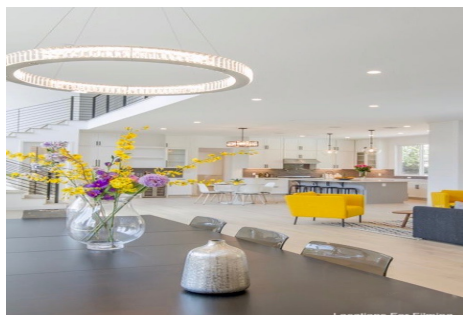

Price: Price details not available

Total Bathrooms

Annette Acosta

Locations for Filming
23638 Lyons Ave, STE 148 Newhall
California 91321
Phone: (661) 477-0889

CALL NOW **661-477-0889**

SERVING SANTA CLARITA • LOS ANGELES • VENTURA • SIMI VALLEY