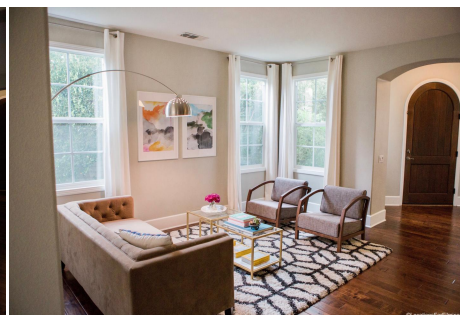

NM - Home - Interior

Price: Price details not available

Total Bathrooms

Annette Acosta

Locations for Filming
23638 Lyons Ave, STE 148 Newhall
California 91321
Phone: (661) 477-0889

CALL NOW **661-477-0889**