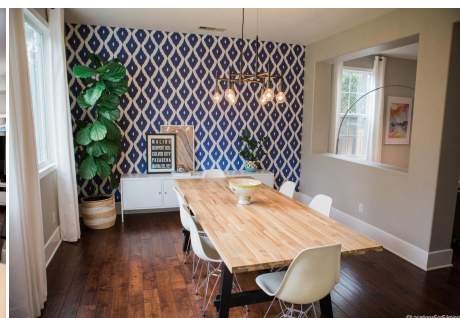

NM - Home - Interior

Price: Price details not available

Total Bathrooms

Annette Acosta

Locations for Filming
23638 Lyons Ave, STE 148 Newhall
California 91321
Phone: (661) 477-0889

CALL NOW **661-477-0889**