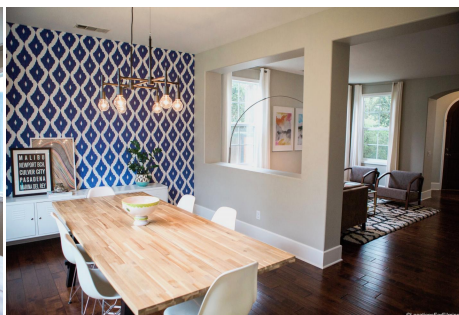

NM - Home - Interior

Price: Price details not available

Total Bathrooms

Annette Acosta

Locations for Filming
23638 Lyons Ave, STE 148 Newhall
California 91321
Phone: (661) 477-0889

CALL NOW **661-477-0889**