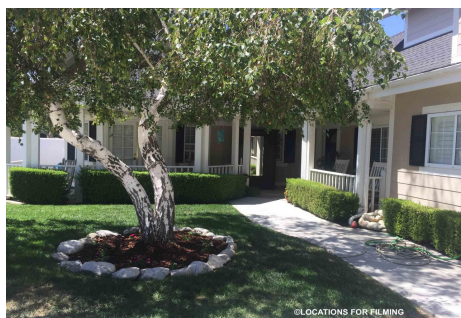

CALL NOW 661-477-0889

SERVING SANTA CLARITA • LOS ANGELES • VENTURA • SIMI VALLEY

SE- Home

Price: Price details not available

Total Bathrooms

Annette Acosta

Locations for Filming

23638 Lyons Ave, STE 148 Newhall
California 91321
Phone: (661) 477-0889