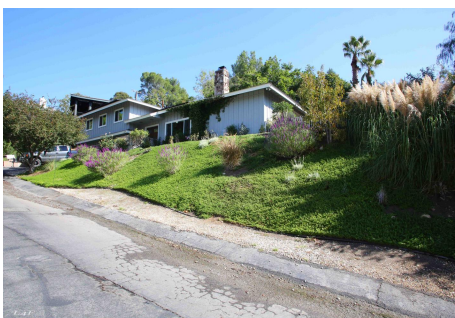

CALL NOW **661-477-0889**

SERVING SANTA CLARITA • LOS ANGELES • VENTURA • SIMI VALLEY

VR - HOME

Price: Price details not available

Total Bathrooms

Annette Acosta

Locations for Filming
23638 Lyons Ave, STE 148 Newhall
California 91321
Phone: (661) 477-0889