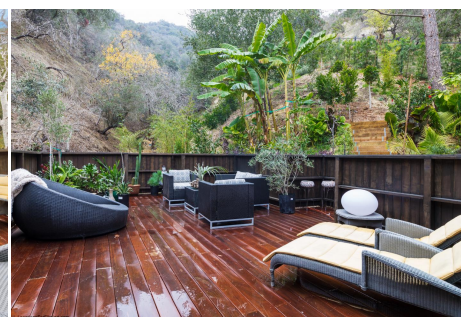

BV - Home - 90210

Price: Price details not available

Total Bathrooms

Annette Acosta

Locations for Filming
23638 Lyons Ave, STE 148 Newhall
California 91321
Phone: (661) 477-0889

CALL NOW **661-477-0889**

SERVING SANTA CLARITA • LOS ANGELES • VENTURA • SIMI VALLEY