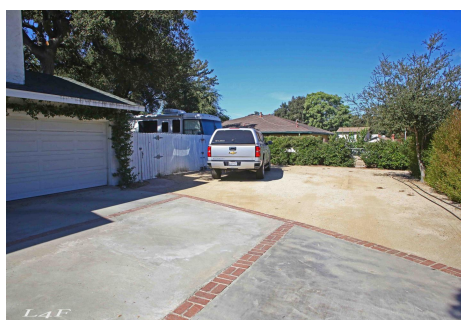

Price: Price details not available

Total Bathrooms

Annette Acosta

Locations for Filming
23638 Lyons Ave, STE 148 Newhall
California 91321
Phone: (661) 477-0889

CALL NOW **661-477-0889**

SERVING SANTA CLARITA • LOS ANGELES • VENTURA • SIMI VALLEY