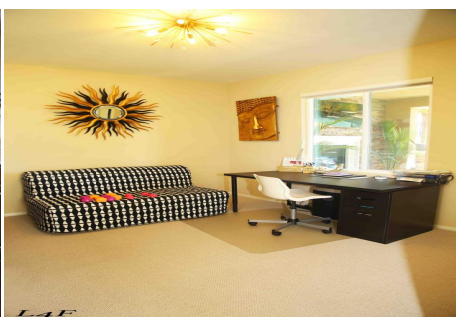

## KS - HOME

**Price: Price details not available**

Total Bathrooms

**Annette Acosta**

**Locations for Filming**  
23638 Lyons Ave, STE 148 Newhall  
California 91321  
Phone: (661) 477-0889