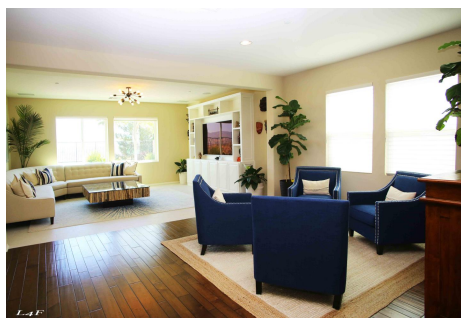

## KS - HOME

**Price: Price details not available**

Total Bathrooms

**Annette Acosta**

**Locations for Filming**  
23638 Lyons Ave, STE 148 Newhall  
California 91321  
Phone: (661) 477-0889