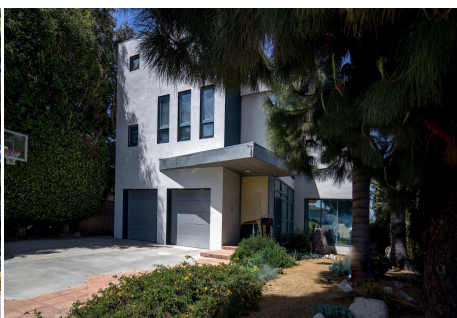

CALL NOW **661-477-0889**

SERVING SANTA CLARITA • LOS ANGELES • VENTURA • SIMI VALLEY

RK - Outside - 90064

Price: Price details not available

Total Bathrooms

Annette Acosta

Locations for Filming

23638 Lyons Ave, STE 148 Newhall

California 91321

Phone: (661) 477-0889