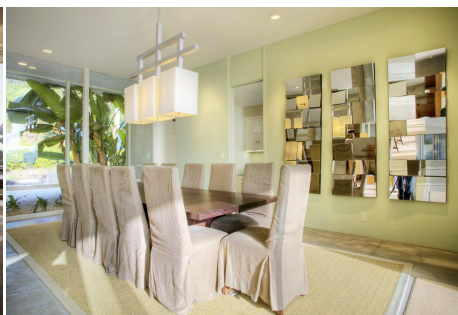

RS - Home - Inside - BH

Price: Price details not available

Total Bathrooms

Annette Acosta

Locations for Filming

23638 Lyons Ave, STE 148 Newhall

California 91321

Phone: (661) 477-0889