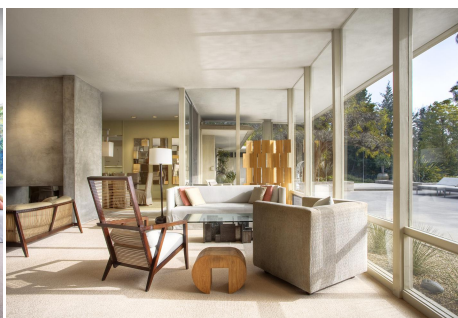

RS - Home - Inside - BH

Price: Price details not available

Total Bathrooms

Annette Acosta

Locations for Filming

23638 Lyons Ave, STE 148 Newhall

California 91321

Phone: (661) 477-0889