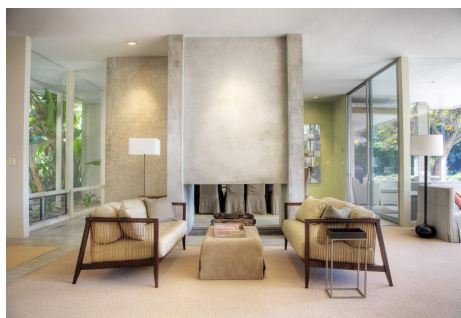

RS - Home - Inside - BH

Price: Price details not available

Total Bathrooms

Annette Acosta

Locations for Filming

23638 Lyons Ave, STE 148 Newhall

California 91321

Phone: (661) 477-0889