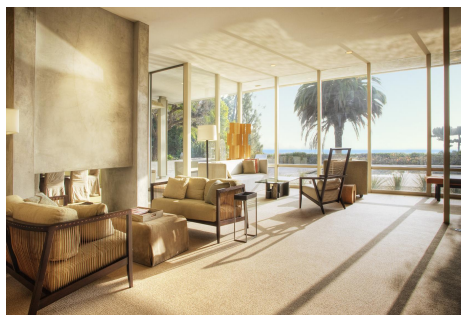

RS - Home - Inside - BH

Price: Price details not available

Total Bathrooms

Annette Acosta

Locations for Filming

23638 Lyons Ave, STE 148 Newhall

California 91321

Phone: (661) 477-0889