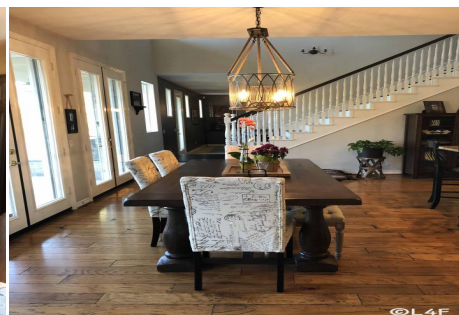

DR - HOME

Price: Price details not available

Total Bathrooms

Annette Acosta

Locations for Filming
23638 Lyons Ave, STE 148 Newhall
California 91321
Phone: (661) 477-0889

CALL NOW **661-477-0889**

SERVING SANTA CLARITA • LOS ANGELES • VENTURA • SIMI VALLEY