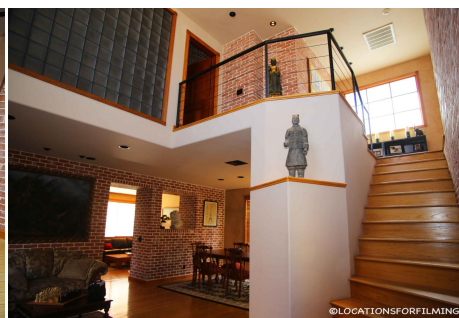

R

Price: Price details not available

Total Bathrooms

Annette Acosta

Locations for Filming
23638 Lyons Ave, STE 148 Newhall
California 91321
Phone: (661) 477-0889

CALL NOW **661-477-0889**

SERVING SANTA CLARITA • LOS ANGELES • VENTURA • SIMI VALLEY