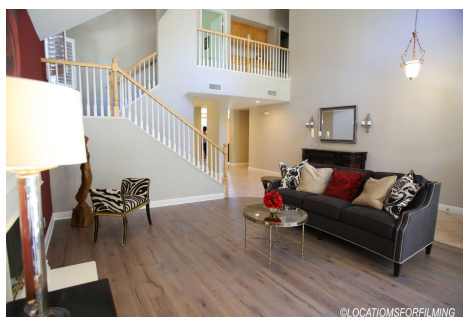

Price: Price details not available

Total Bathrooms

Annette Acosta

Locations for Filming
23638 Lyons Ave, STE 148 Newhall
California 91321
Phone: (661) 477-0889

CALL NOW **661-477-0889**

SERVING SANTA CLARITA • LOS ANGELES • VENTURA • SIMI VALLEY