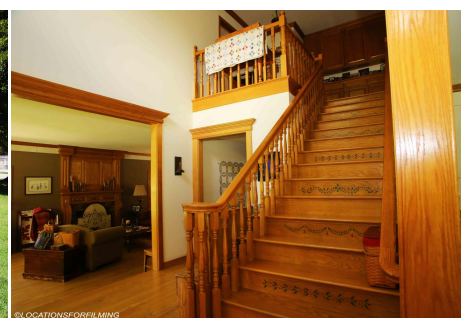

Price: Price details not available

Total Bathrooms

Annette Acosta

Locations for Filming
23638 Lyons Ave, STE 148 Newhall
California 91321
Phone: (661) 477-0889

CALL NOW 661-477-0889

SERVING SANTA CLARITA • LOS ANGELES • VENTURA • SIMI VALLEY