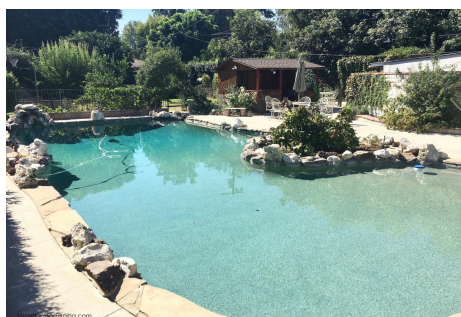

SM - Home

Price: Price details not available

Total Bathrooms

Annette Acosta

Locations for Filming
23638 Lyons Ave, STE 148 Newhall
California 91321
Phone: (661) 477-0889

CALL NOW **661-477-0889**

SERVING SANTA CLARITA • LOS ANGELES • VENTURA • SIMI VALLEY