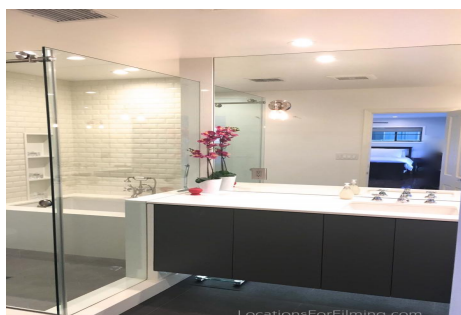

# CALL NOW 661-477-0889

SERVING SANTA CLARITA • LOS ANGELES • VENTURA • SIMI VALLEY

**AS - Home**

**Price: Price details not available**

Total Bathrooms

**Annette Acosta**

**Locations for Filming**  
23638 Lyons Ave, STE 148 Newhall  
California 91321  
Phone: (661) 477-0889