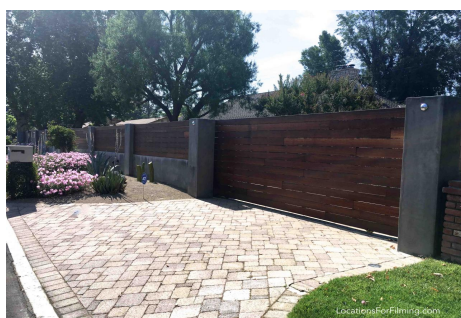

# CALL NOW 661-477-0889

SERVING SANTA CLARITA • LOS ANGELES • VENTURA • SIMI VALLEY

**AS - Home**

**Price: Price details not available**

Total Bathrooms

**Annette Acosta**

**Locations for Filming**  
23638 Lyons Ave, STE 148 Newhall  
California 91321  
Phone: (661) 477-0889