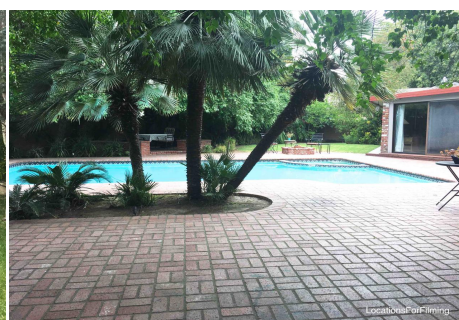

TY - House

Price: Price details not available

Total Bathrooms

Annette Acosta

Locations for Filming
23638 Lyons Ave, STE 148 Newhall
California 91321
Phone: (661) 477-0889

CALL NOW **661-477-0889**

SERVING SANTA CLARITA • LOS ANGELES • VENTURA • SIMI VALLEY