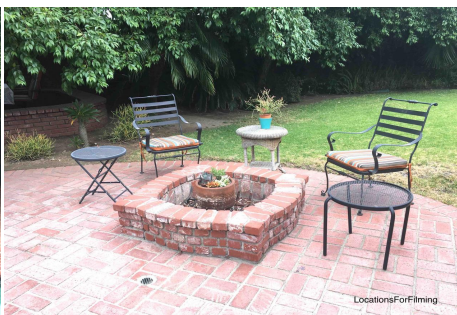

TY - House

Price: Price details not available

Total Bathrooms

Annette Acosta

Locations for Filming
23638 Lyons Ave, STE 148 Newhall
California 91321
Phone: (661) 477-0889

CALL NOW **661-477-0889**

SERVING SANTA CLARITA • LOS ANGELES • VENTURA • SIMI VALLEY