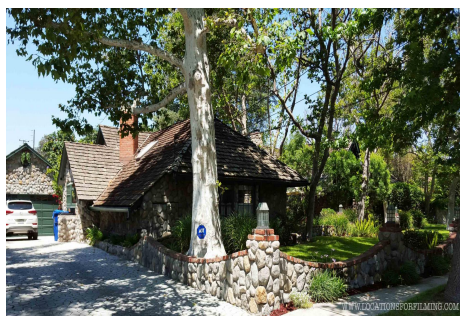

Durante - 5235

Price: Price details not available

Total Bathrooms

Annette Acosta

Locations for Filming

23638 Lyons Ave, STE 148 Newhall

California 91321

Phone: (661) 477-0889