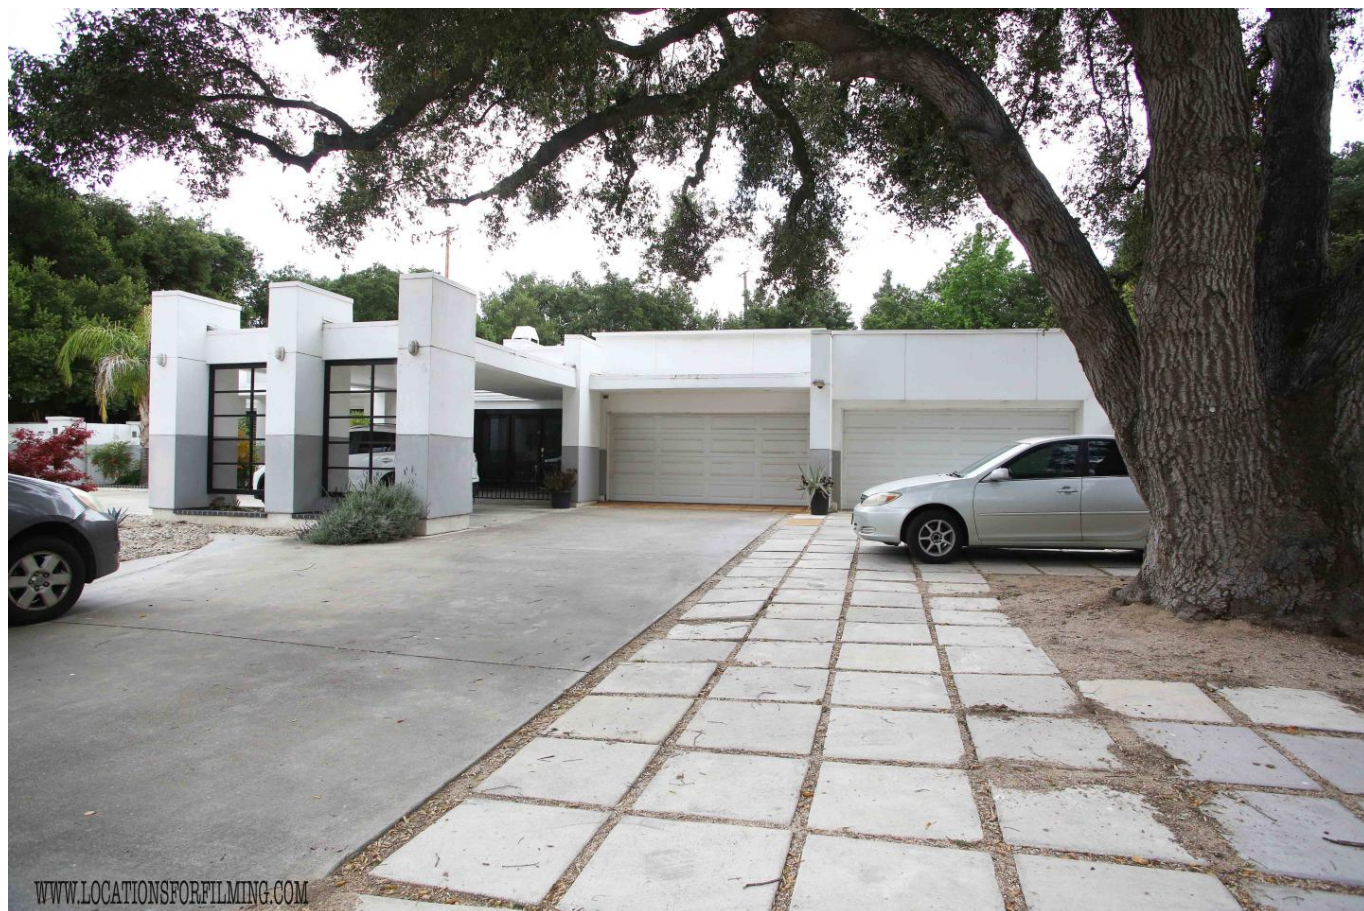

CALL NOW **661-477-0889**

SERVING SANTA CLARITA • LOS ANGELES • VENTURA • SIMI VALLEY

For Rent - Newhall

Carreon - 23416

CALL NOW 661-477-0889

SERVING SANTA CLARITA • LOS ANGELES • VENTURA • SIMI VALLEY

Carreon - 23416