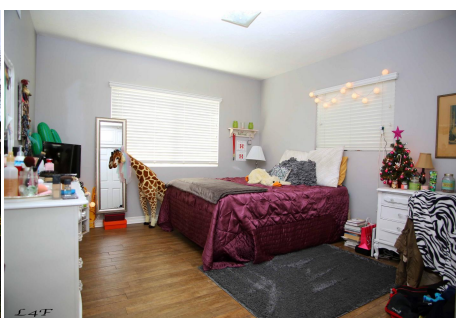

Price: Price details not available

Total Bathrooms

Annette Acosta

Locations for Filming
23638 Lyons Ave, STE 148 Newhall
California 91321
Phone: (661) 477-0889

CALL NOW **661-477-0889**

SERVING SANTA CLARITA • LOS ANGELES • VENTURA • SIMI VALLEY