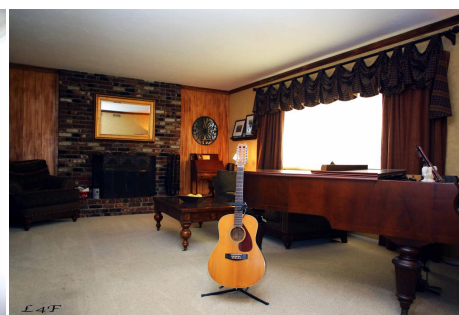

Price: Price details not available

Total Bathrooms

Annette Acosta

Locations for Filming
23638 Lyons Ave, STE 148 Newhall
California 91321
Phone: (661) 477-0889

CALL NOW **661-477-0889**

SERVING SANTA CLARITA • LOS ANGELES • VENTURA • SIMI VALLEY