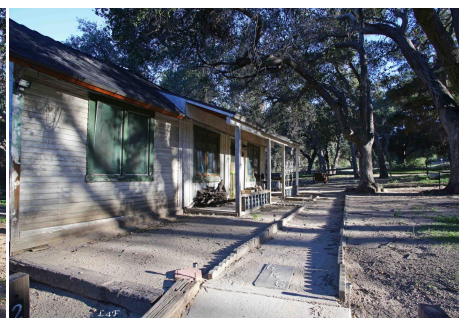

Price: Price details not available

Total Bathrooms

Annette Acosta

Locations for Filming

23638 Lyons Ave, STE 148 Newhall

California 91321

Phone: (661) 477-0889

CALL NOW **661-477-0889**