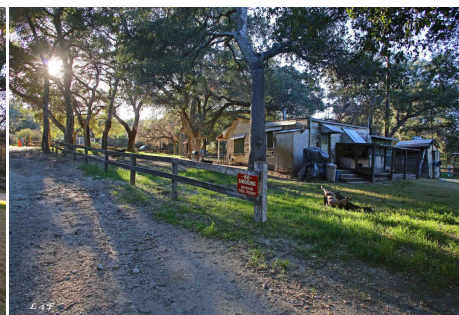

Price: Price details not available

Total Bathrooms

Annette Acosta

Locations for Filming

23638 Lyons Ave, STE 148 Newhall

California 91321

Phone: (661) 477-0889

CALL NOW **661-477-0889**