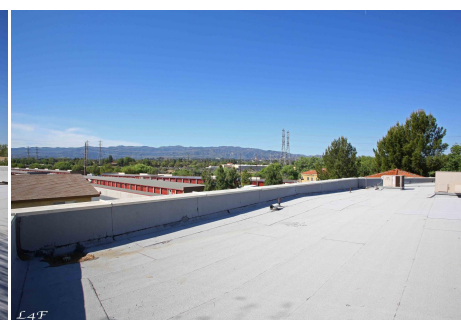

Rene - 23310 -107

Price: Price details not available

Total Bathrooms

Annette Acosta

Locations for Filming

23638 Lyons Ave, STE 148 Newhall

California 91321

Phone: (661) 477-0889