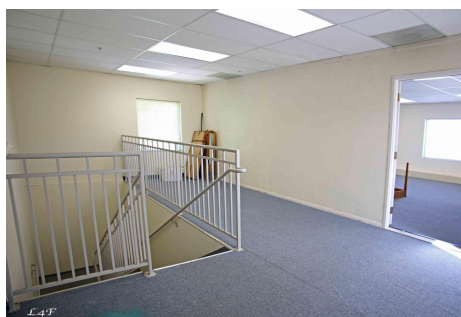

Rene - 23310 -107

Price: Price details not available

Total Bathrooms

Annette Acosta

Locations for Filming

23638 Lyons Ave, STE 148 Newhall

California 91321

Phone: (661) 477-0889