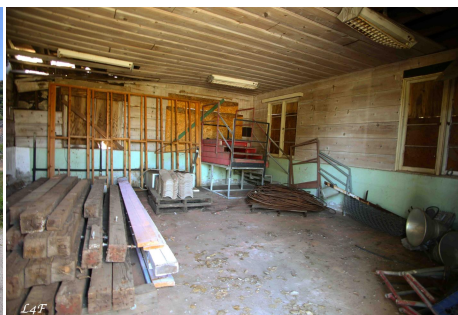

# CALL NOW 661-477-0889

SERVING SANTA CLARITA • LOS ANGELES • VENTURA • SIMI VALLEY

**Rodeo - 22500**

**Price: Price details not available**

Total Bathrooms

**Annette Acosta**

**Locations for Filming**

23638 Lyons Ave, STE 148 Newhall  
California 91321  
Phone: (661) 477-0889