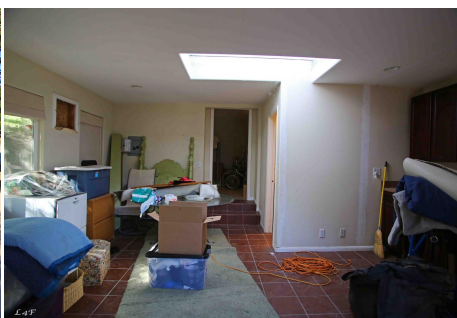

Price: Price details not available

Total Bathrooms

Annette Acosta

Locations for Filming
23638 Lyons Ave, STE 148 Newhall
California 91321
Phone: (661) 477-0889

CALL NOW **661-477-0889**

SERVING SANTA CLARITA • LOS ANGELES • VENTURA • SIMI VALLEY