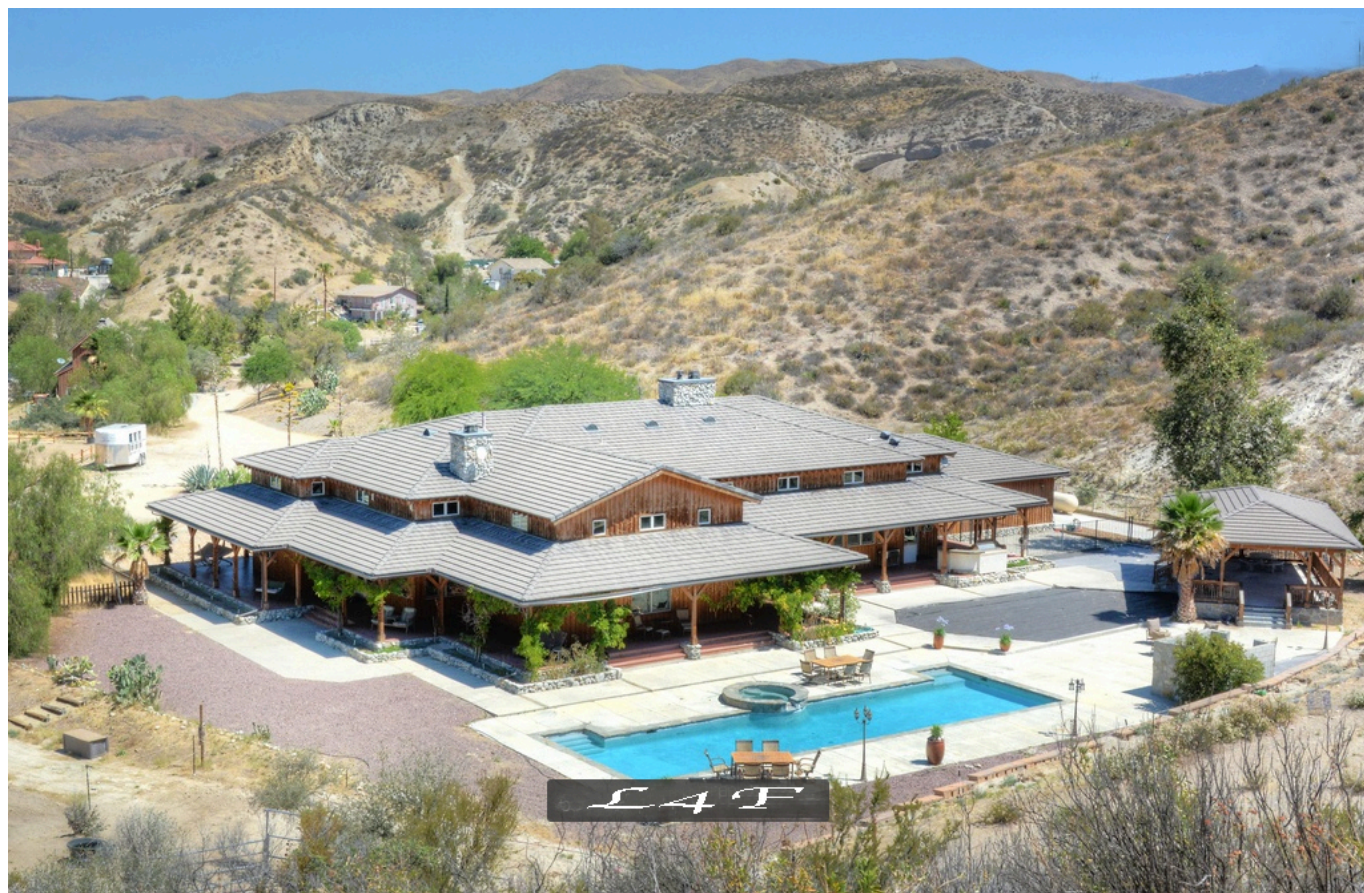

CALL NOW **661-477-0889**

SERVING SANTA CLARITA • LOS ANGELES • VENTURA • SIMI VALLEY

For Rent - Canyon Country

Butt - 15844

CALL NOW 661-477-0889

SERVING SANTA CLARITA • LOS ANGELES • VENTURA • SIMI VALLEY

Butt - 15844

Price: Price details not available

Total Bathrooms

Annette Acosta

Locations for Filming

23638 Lyons Ave, STE 148 Newhall

California 91321

Phone: (661) 477-0889