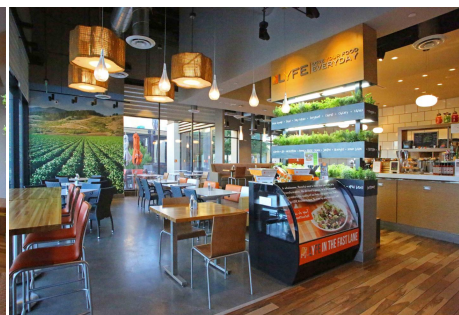

Price: Price details not available

Total Bathrooms

Annette Acosta

Locations for Filming
23638 Lyons Ave, STE 148 Newhall
California 91321
Phone: (661) 477-0889

CALL NOW **661-477-0889**

SERVING SANTA CLARITA • LOS ANGELES • VENTURA • SIMI VALLEY